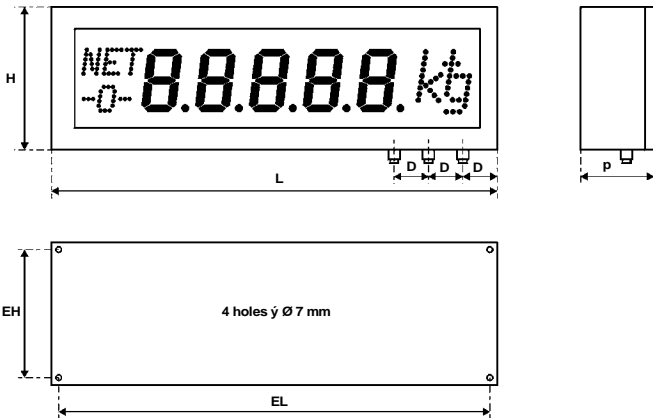

Physical characteristics

Dimensions

Electrical characteristics

- Power supply, AC input :
  - Voltage ..... 85 - 264 V
  - Frequency ..... 47 - 440 Hz
- Power voltage, DC input ..... 19 - 32 V
- Maximum consumption ..... 50 VA

Environmental conditions

- Temperature range
  - Operation ..... 0°C / +60°C
  - Storage ..... -40°C / +85°C
- Humidity (without condensation) 95%
- Protection rating ..... IP 54*

	ABC 100	ABC 160	ABC 250
L	680 mm	960 mm	1 500 mm
H	230 mm	280 mm	390 mm
p	145 mm	145 mm	165 mm
EL	648 mm	928 mm	1 468 mm
EH	198 mm	228 mm	358 mm
D		70 mm	
Mass	14 kg	21 kg	40 kg

* DIN 40 050 specification. IP 65 optional.

Your weighing specialist

Offices and Factory
P.O. Box 106 - F 07000 Privas - France
Tel. 33 (0) 475 664 600
Fax 33 (0) 475 658 330
E-MAIL webmaster@preciamolen.com

RCS : 386 620 165 RCS Aubenas

**PRECIA
MOLEN™**